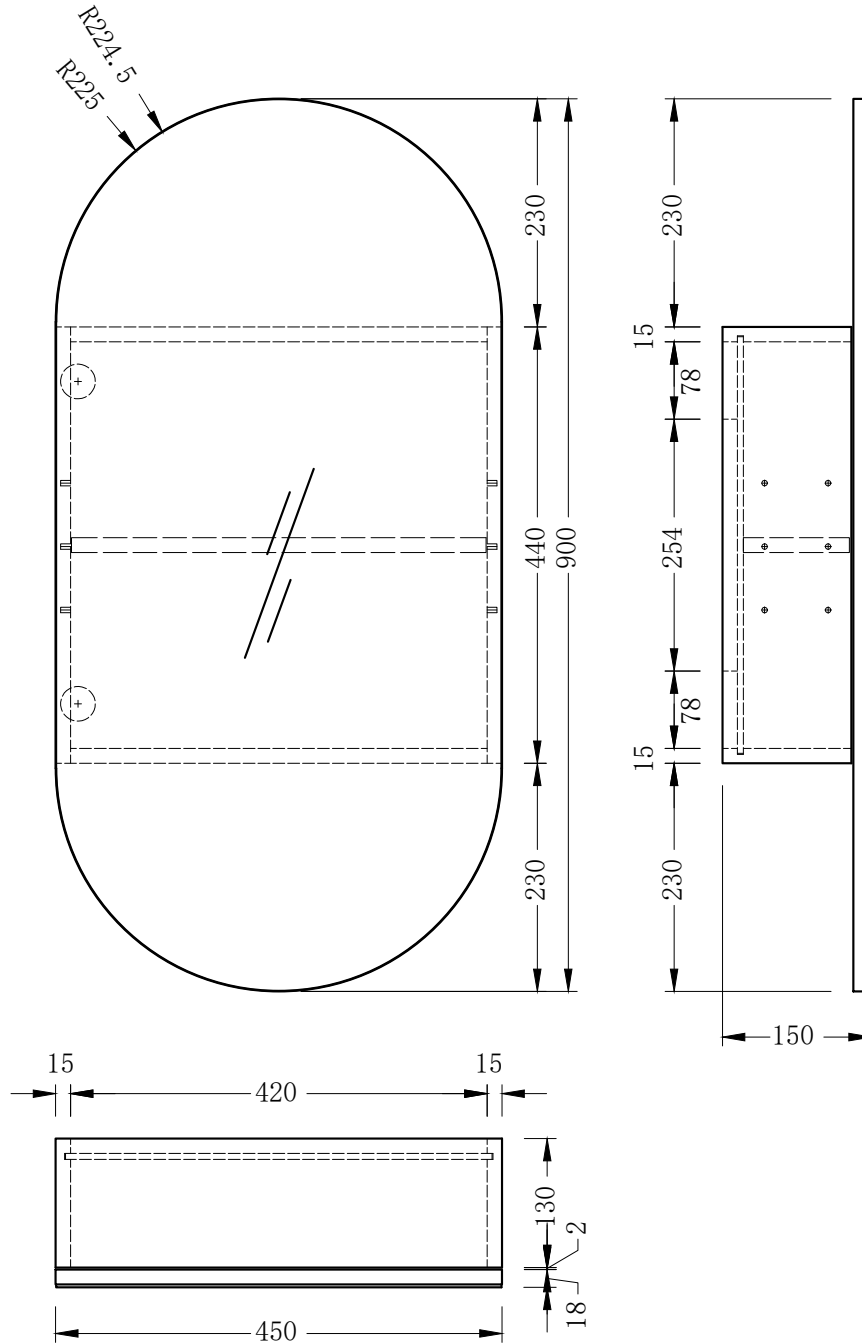

ZYLOH HAUS – FORME PILL 450

Pill Mirrored Cabinet

Dimensions are provided in millimeters and may vary slightly due to standard manufacturing processes