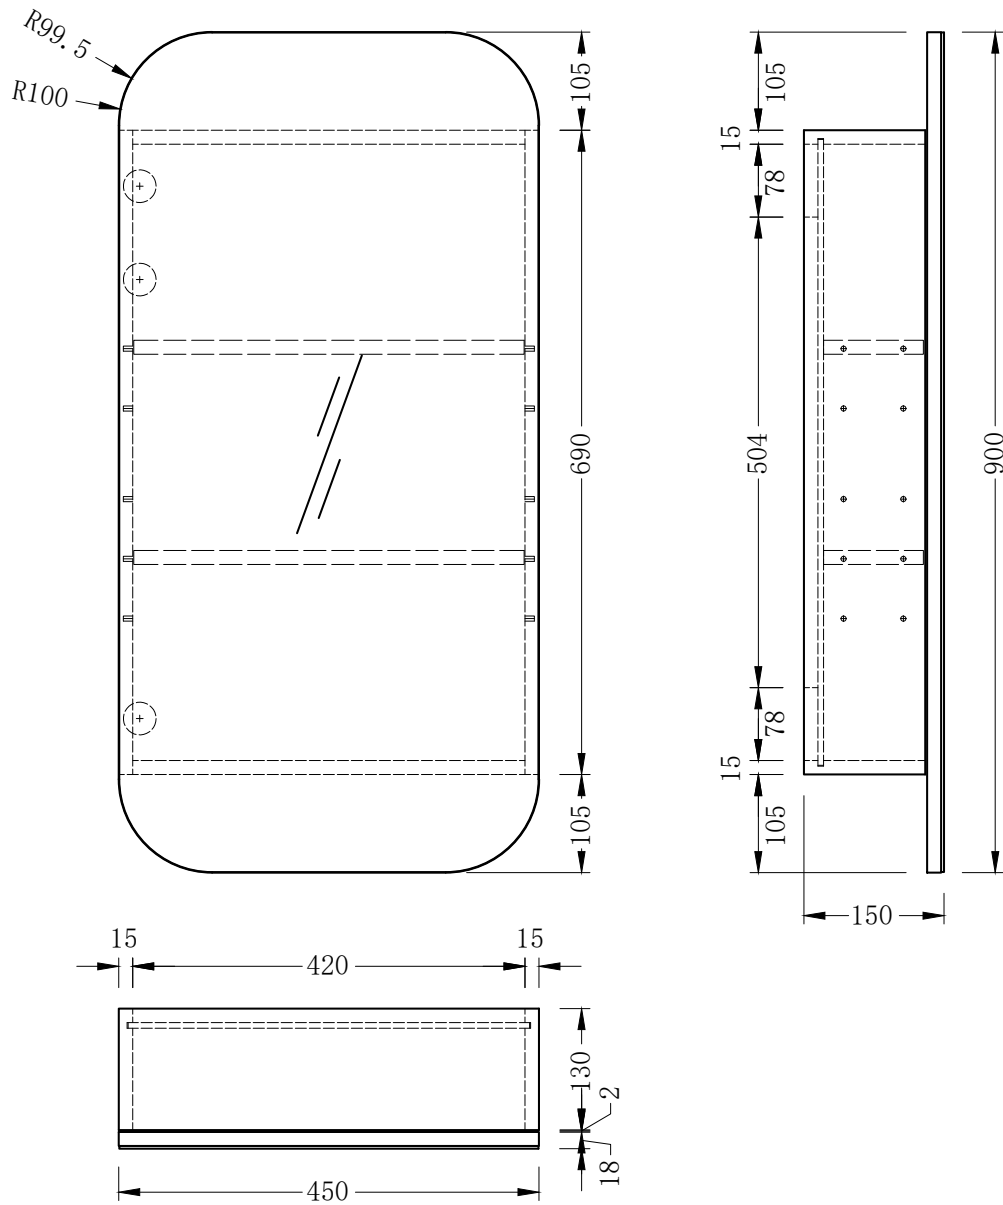

ZYLOH HAUS- FORME RECTANGLE 450

Rectangle Mirrored Cabinet

Dimensions are provided in millimeters and may vary slightly due to standard manufacturing processes