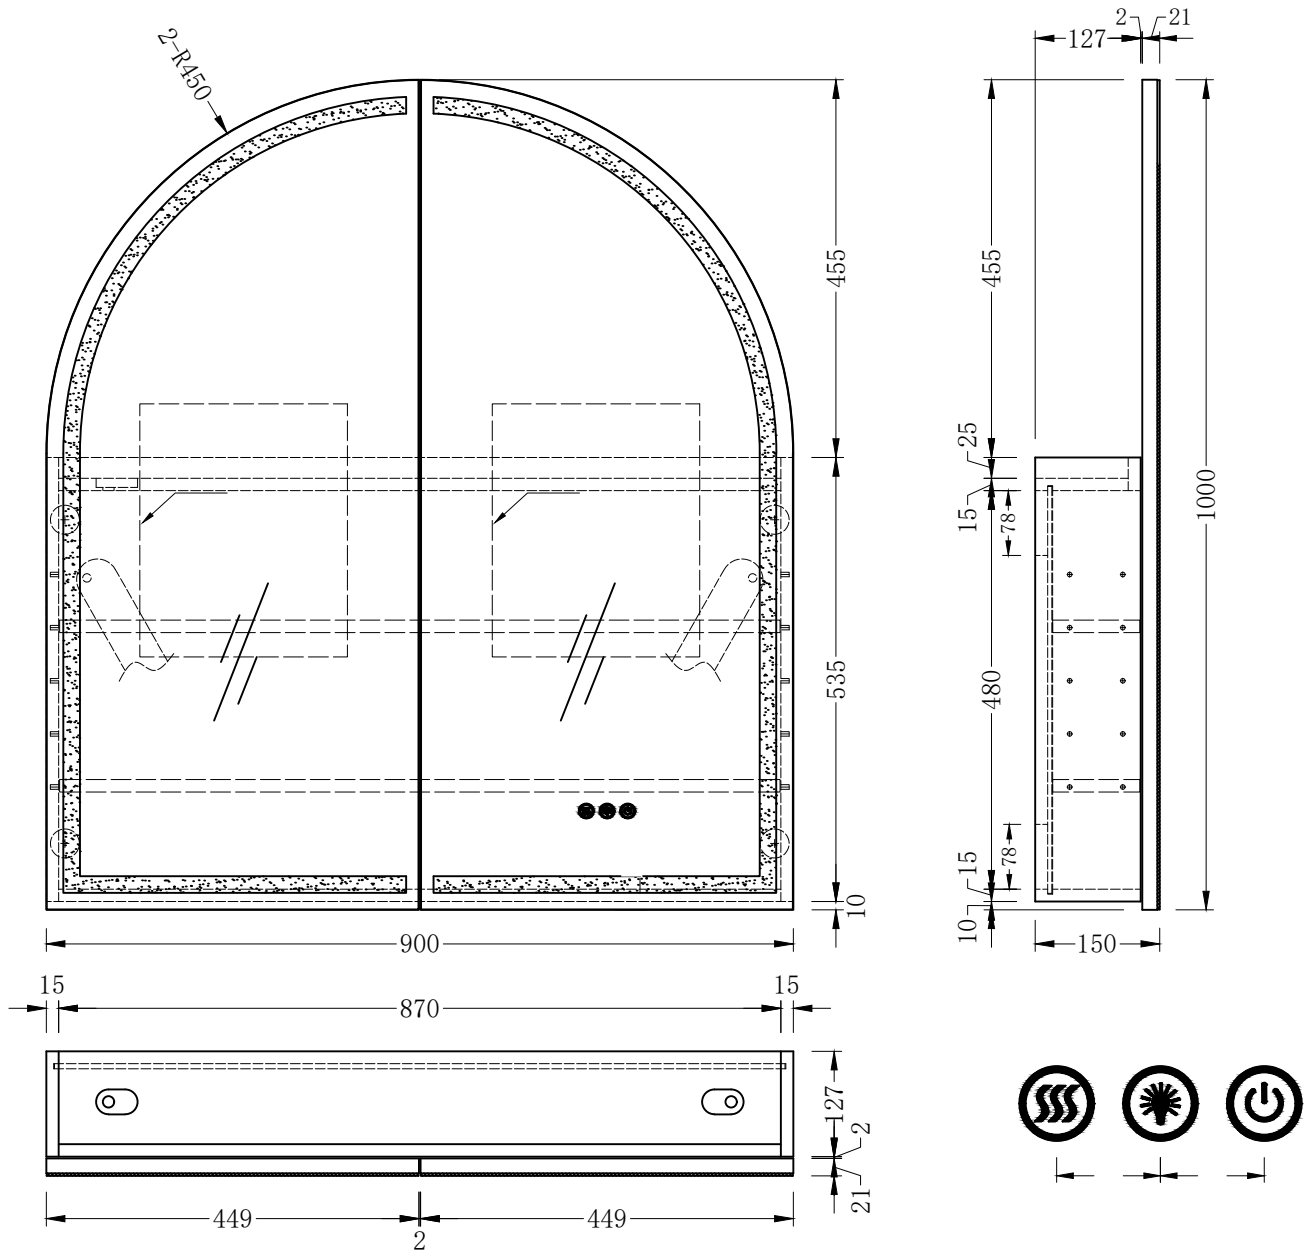

# ZYLOH HAUS- FORME LED 900

## Arch LED Mirror Shaving Cabinet (Double Door)

Dimensions are provided in millimeters and may vary slightly due to standard manufacturing processes