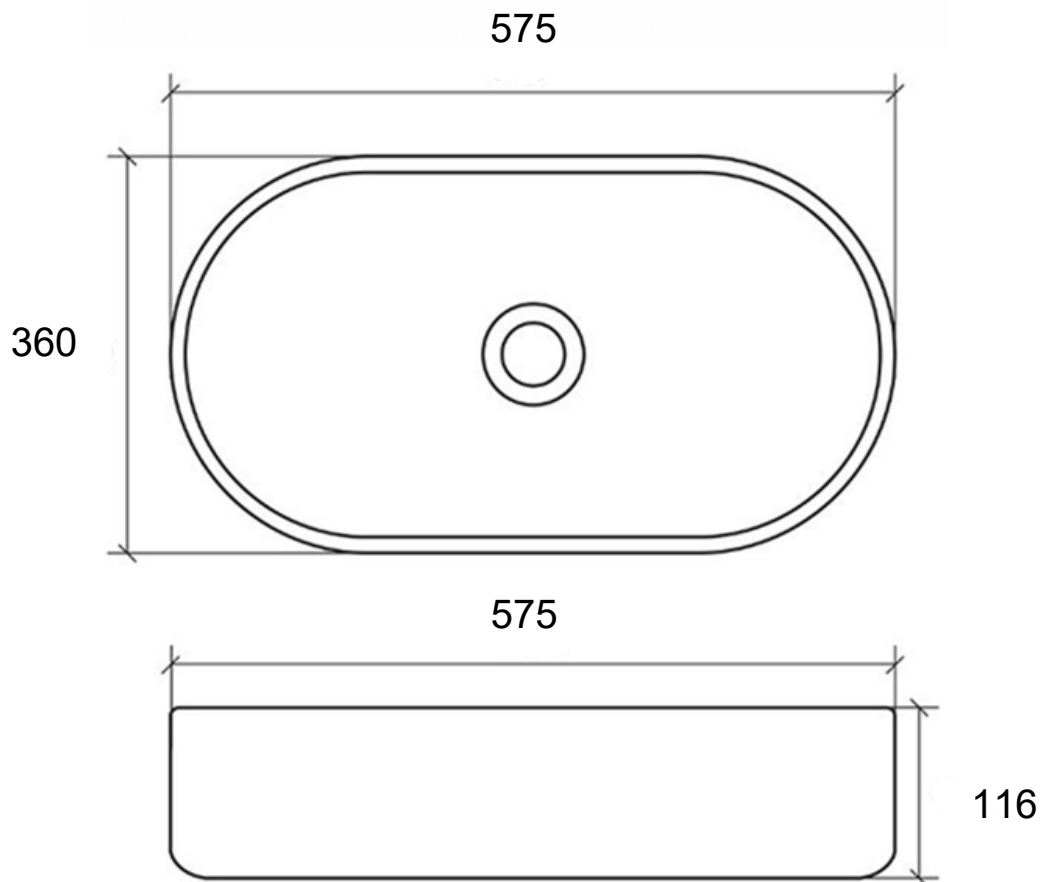

ZYLOH HAUS – VELAH FLUTED GLOSSBASIN

Gloss Ceramic Above-Counter Basin

Dimensions are provided in millimeters and may vary slightly due to standard manufacturing processes